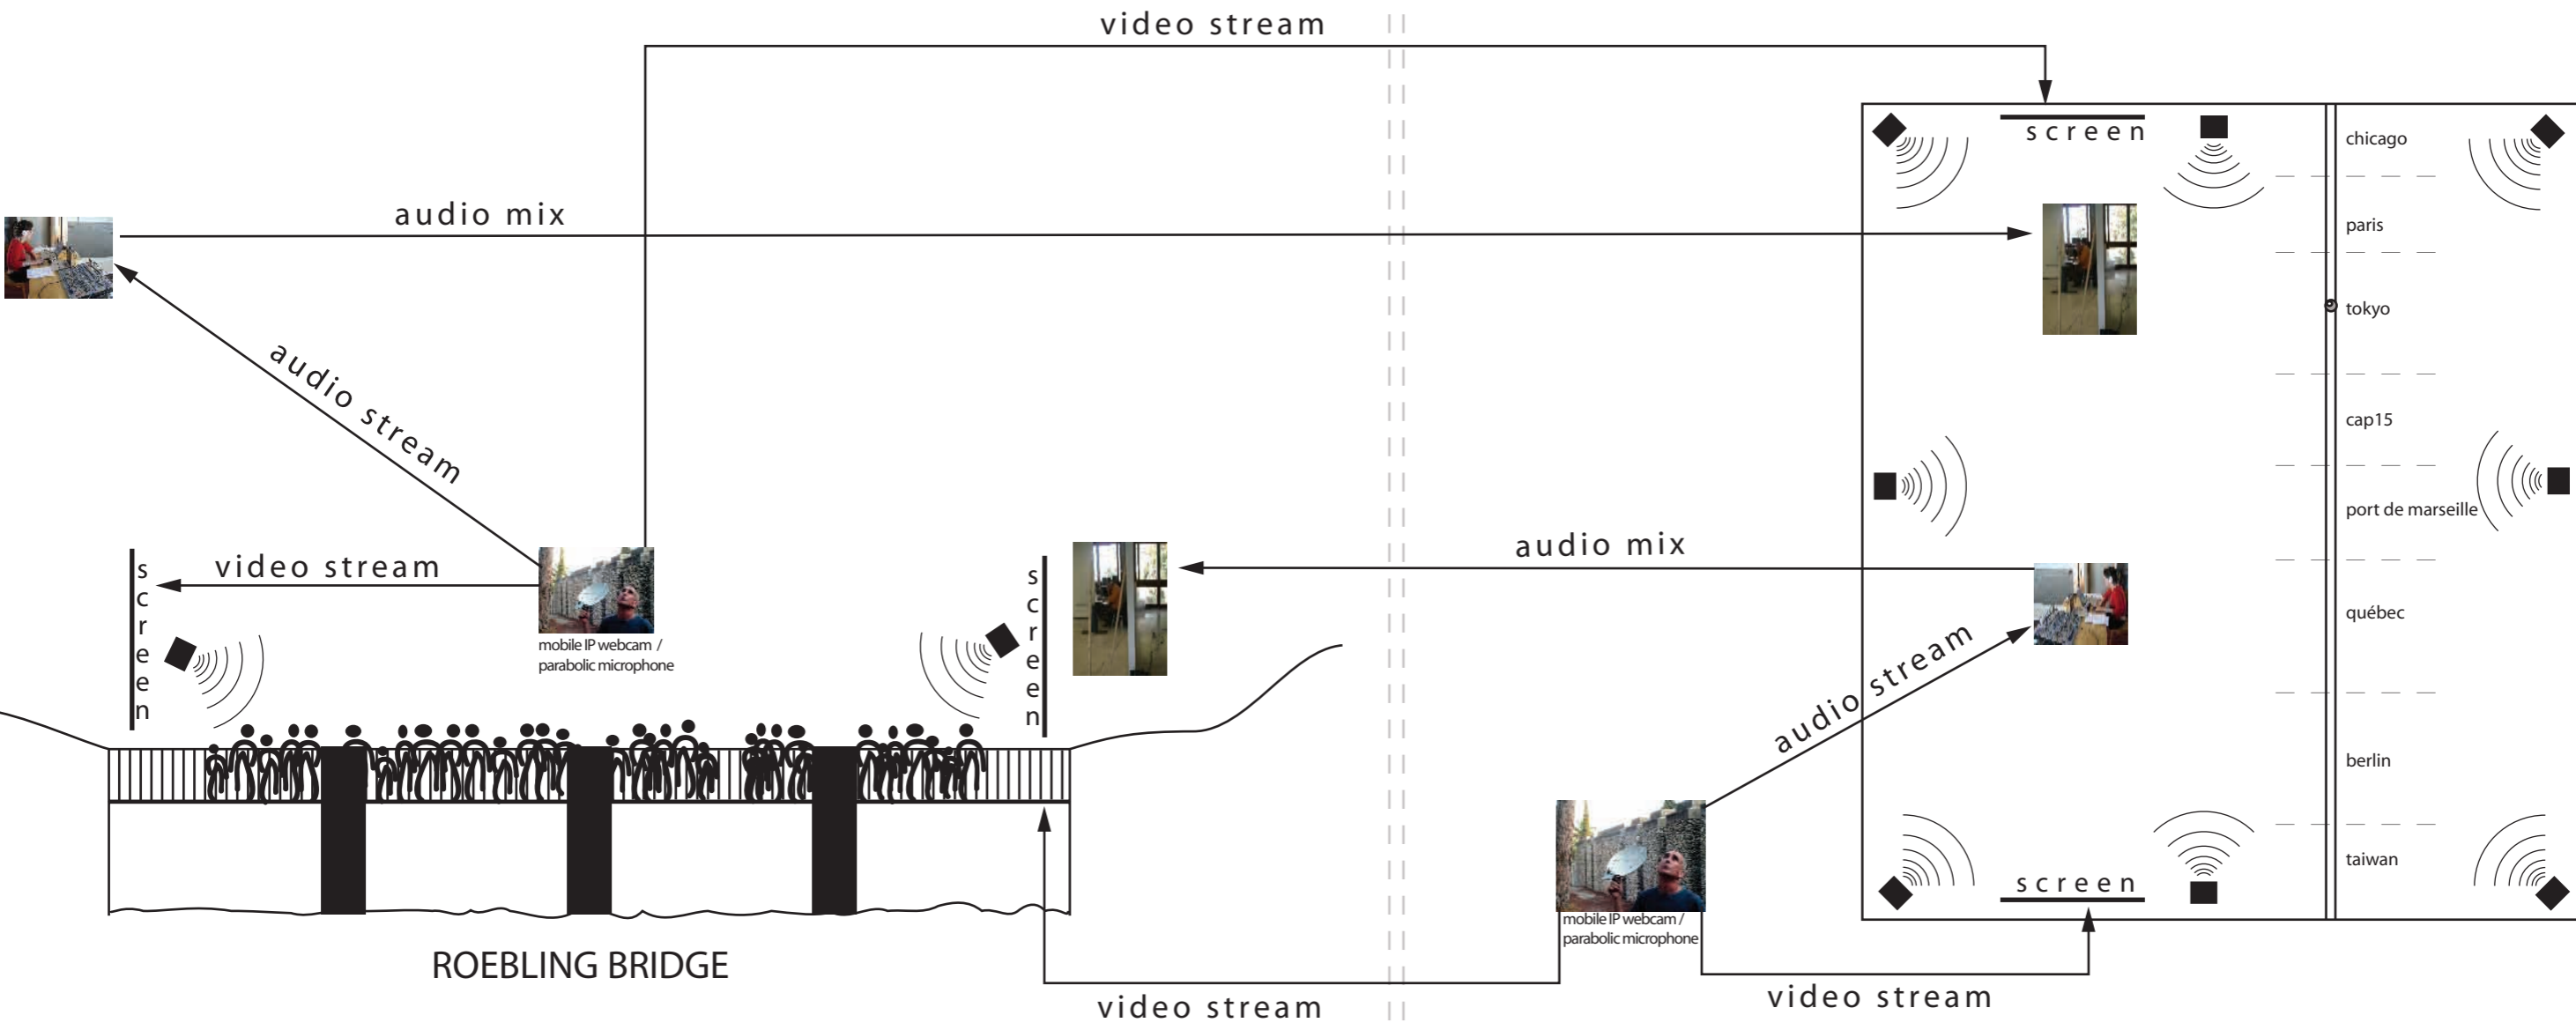

LOCUS SONUS DUPLEX PERFORMANCE-thursday August 24th

ROEBLING BRIDGE PERFORMANCE

Live performance simultaneously at Roebling Bridge (DIGIT) at a venue in downtown Manhattan (August 24). We've constructed for this performance 2 IP webcams/parabolic microphones with which we can hunt for sounds in and around the venue streaming them simultaneously to the remote location.

MANHATTAN PUBLIC PERFORMANCE

On the Manhattan side, the performance will take place in the installation space we would also use the wire/stream interface as an instrument to mix and control during the presentation.

In each location laptop performers capture and remix the audio from the mike and video projectors show what the mobile microphones are capturing. Both mixes are played in both locations the musicians responding to their remote counterparts. The Roebling Bridge P.A. will be setup on both sides of the river (the audience will be on the bridge). The idea being that we can use the local distance to reflect the remote distance.